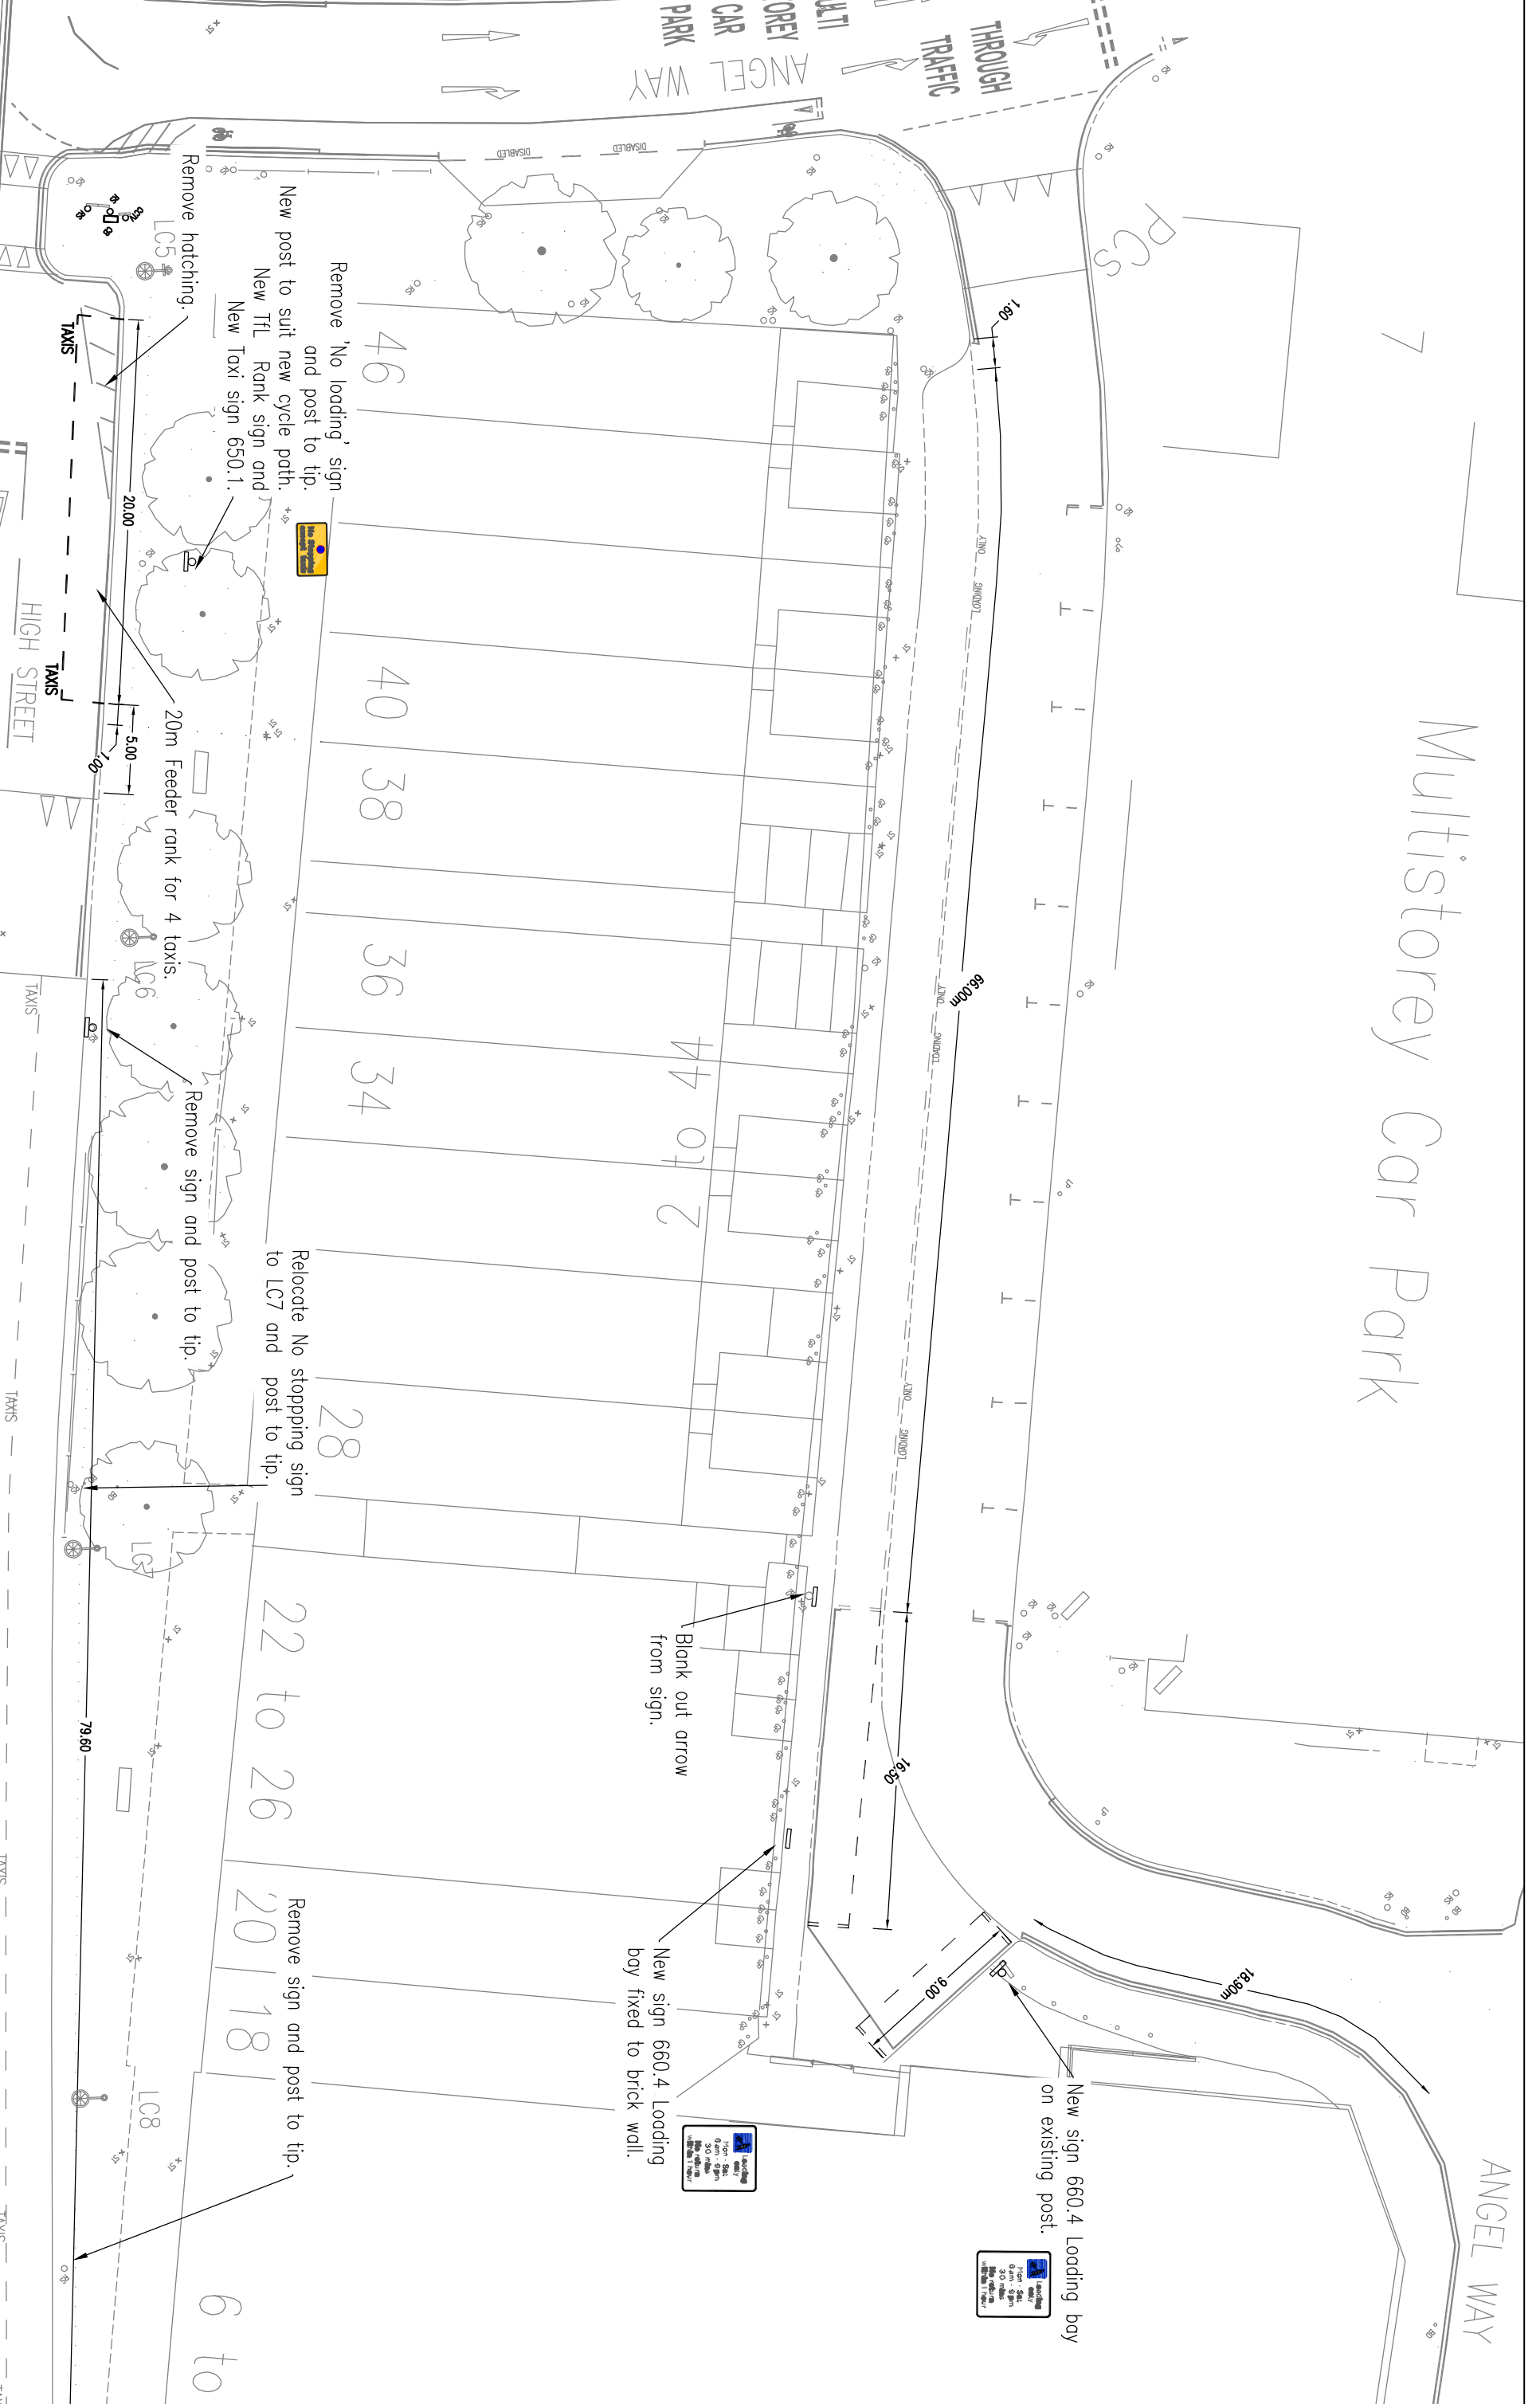

# Multistorey Car Park

<b>London Borough of Havering</b>		<b>TRAFFIC &amp; ENGINEERING</b>	
STREETCARE CULTURE & COMMUNITY		TRAFFIC & ENGINEERING	
10th FLOOR MERCURY HOUSE		MERCURY GARDENS, ROMFORD, RM1 3DW	
TELEPHONE No: 01708 434343		FAX No: 01708 433721	
E-MAIL: streetcare@havering.gov.uk			
REVISION	AMENDMENT	DATE	
DRAWN BY	CHECKED BY	APPROVED BY	JOB TITLE
NC	MP		Taxi Rank Review
DATE: Apri 14	SCALE: NTS		
PURPOSE:			
DWG No: QN017/01/03	REVISION: A		
		DRAFT	DRAWING TITLE
		ISSUE	01 High Street, Romford

1:1